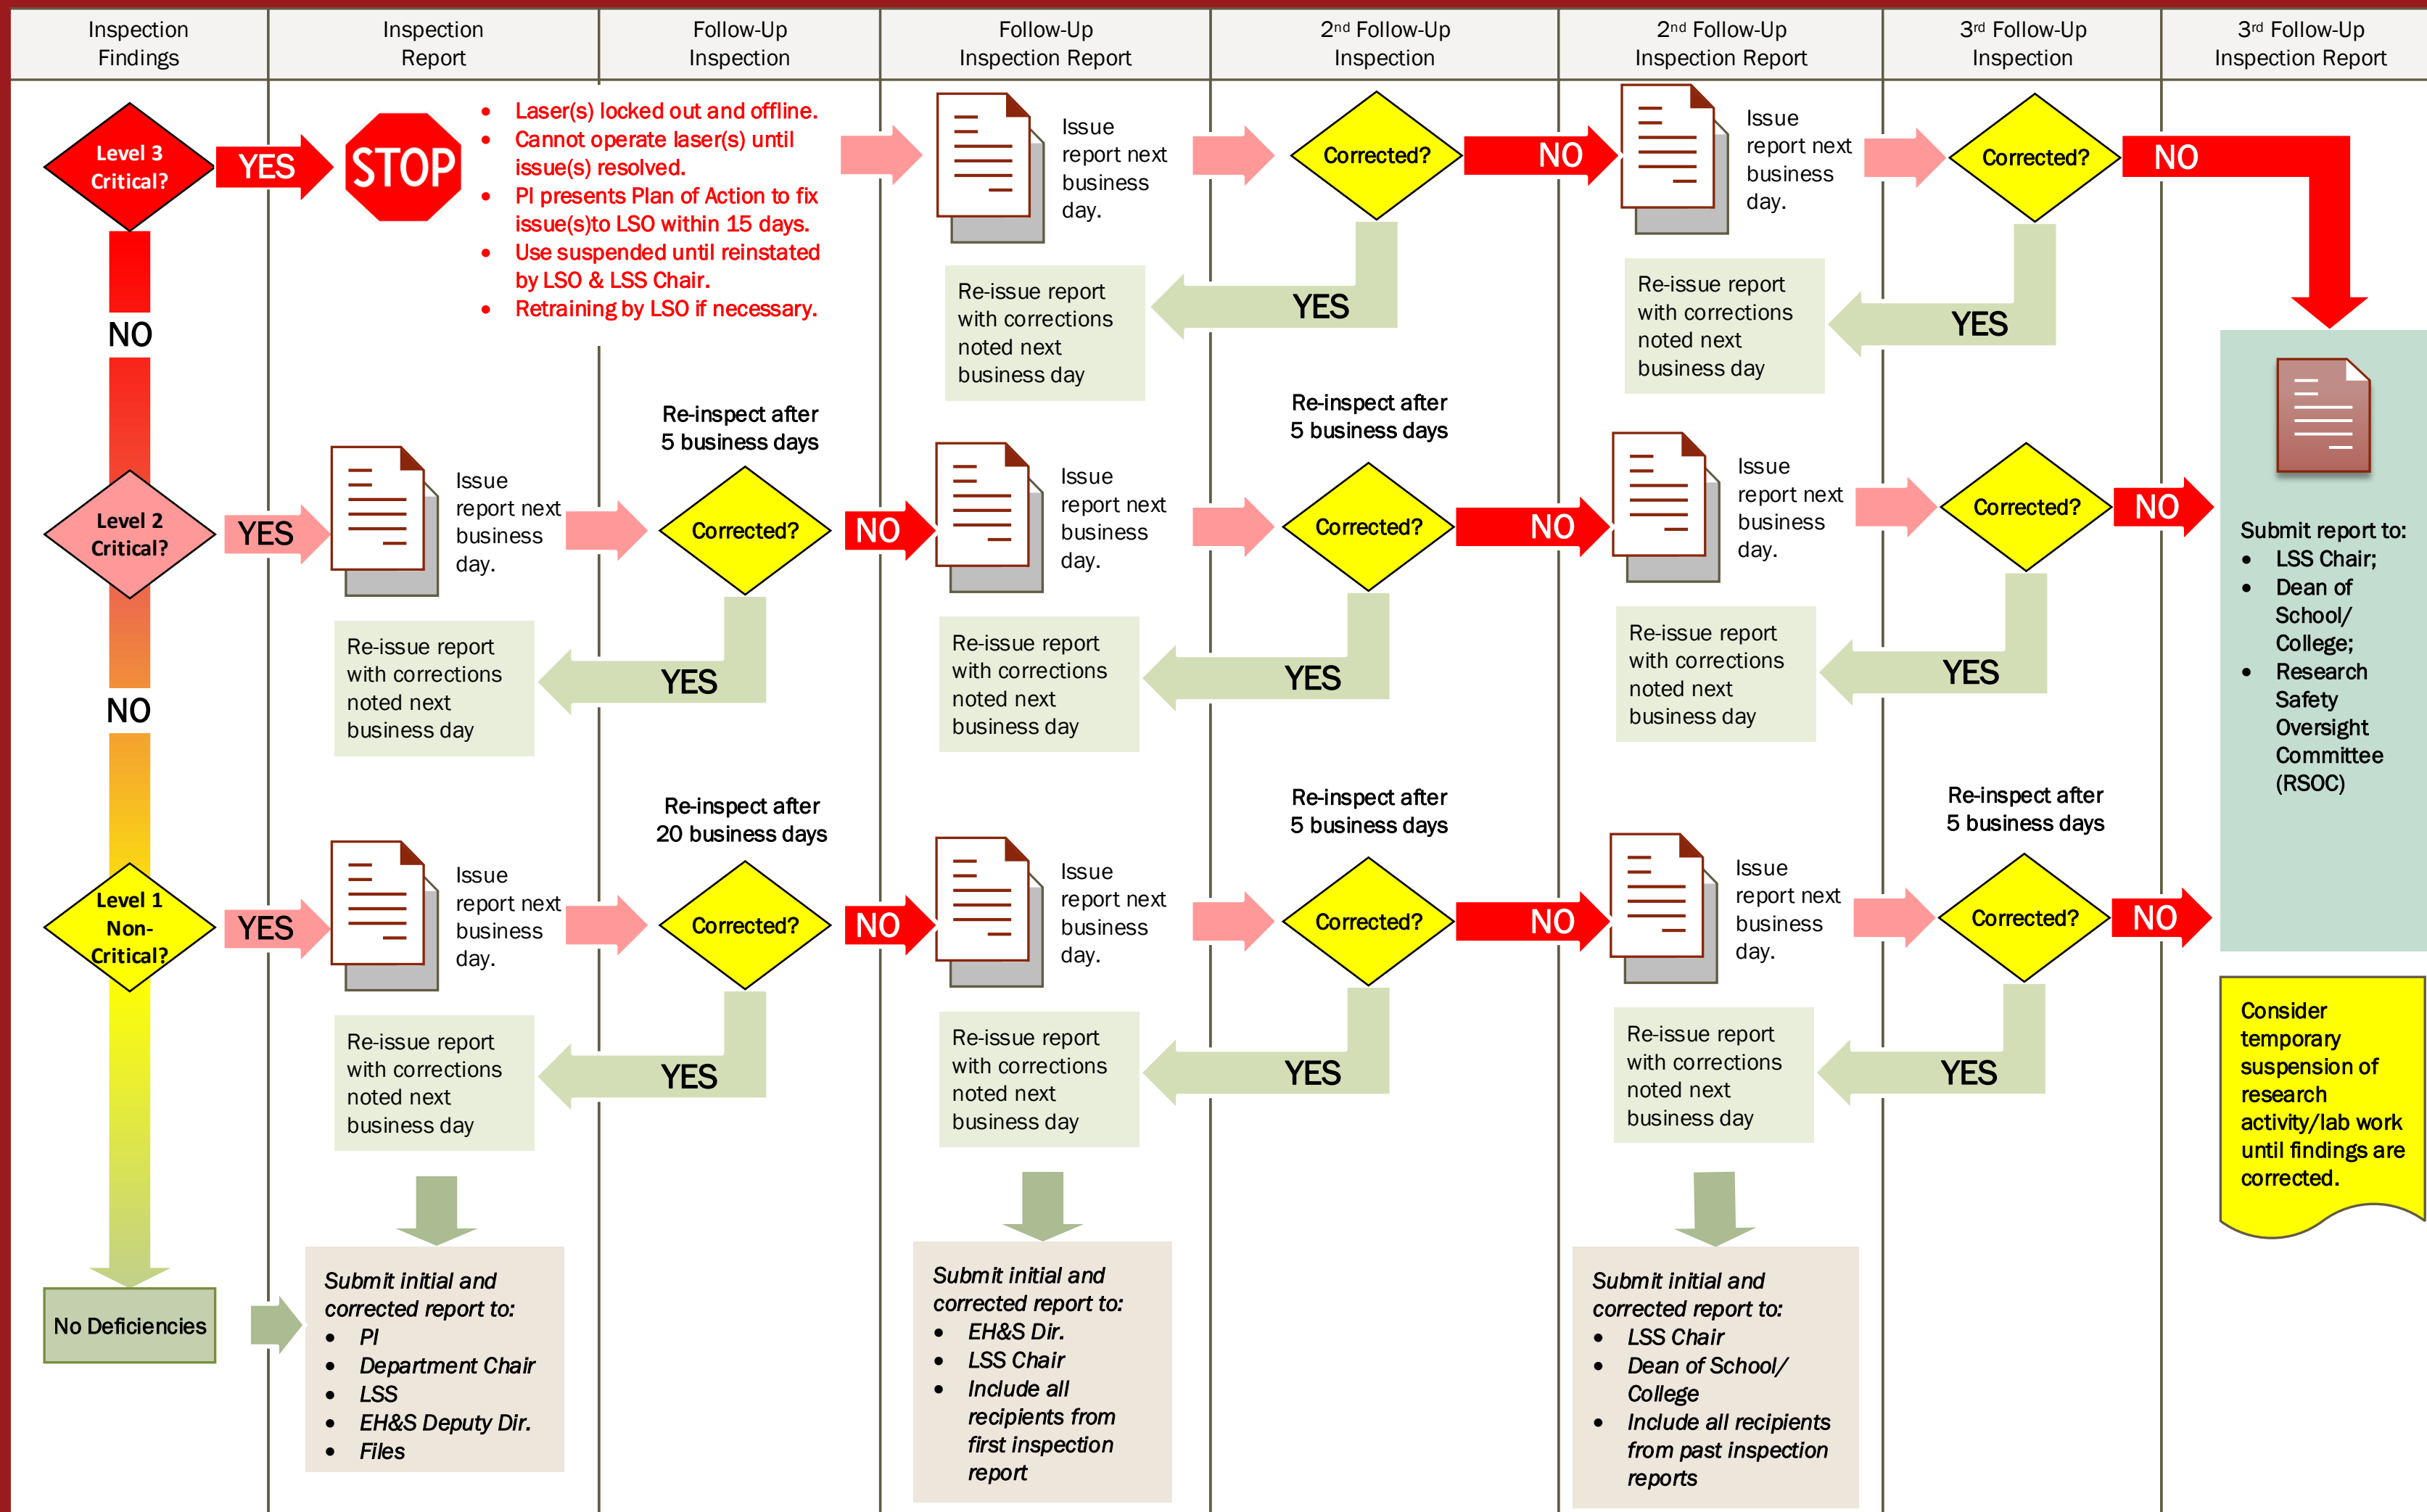

# Laser Safety Inspection Process Flow Chart

Phase